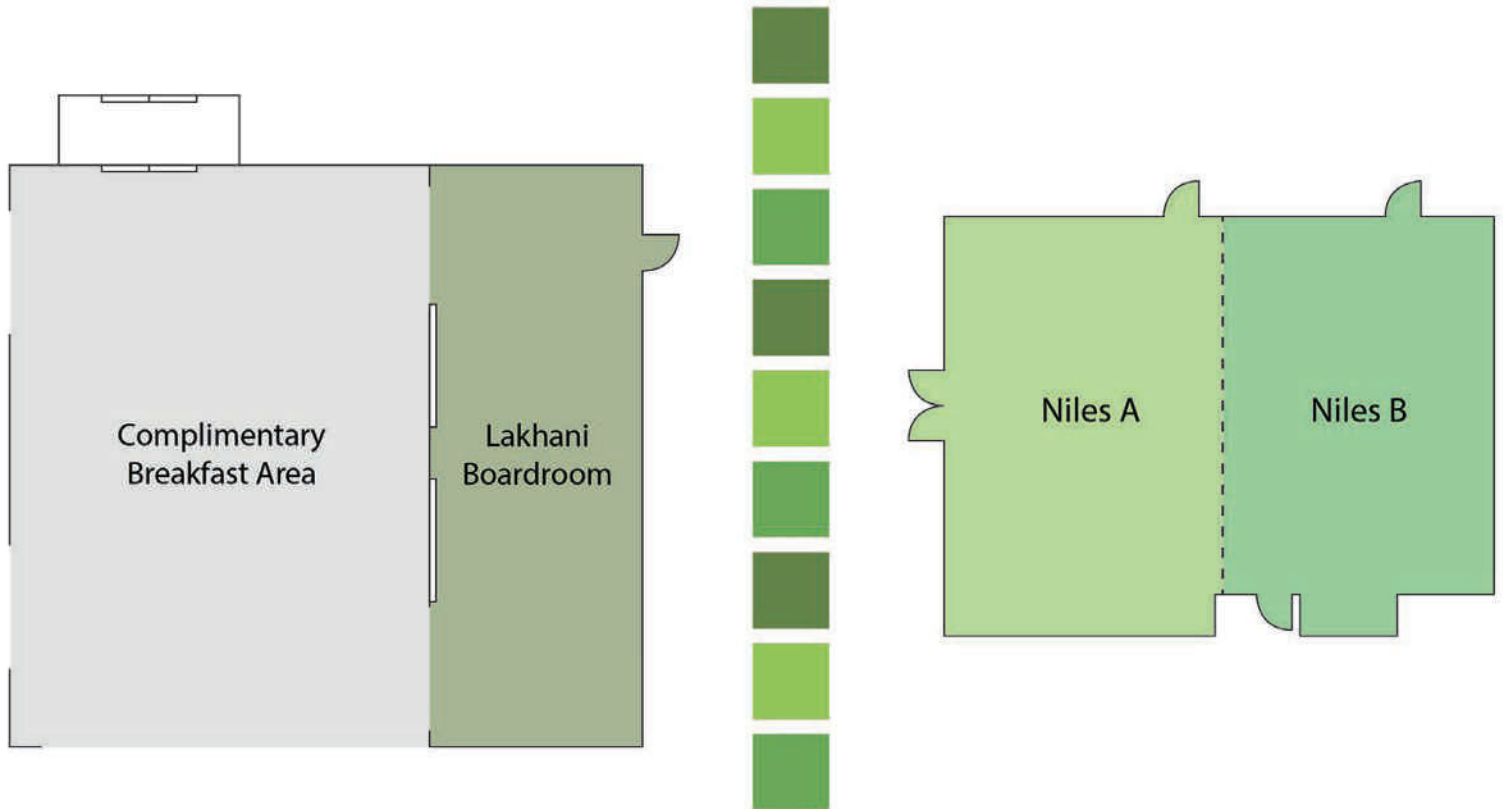

Meeting & Event Facilities