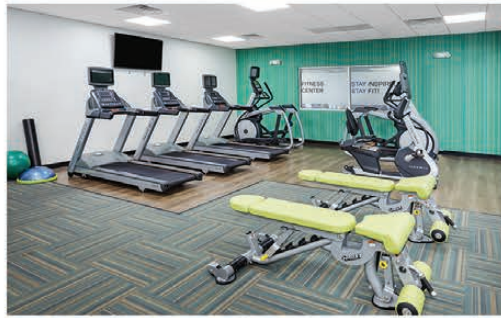

This state-of-the-art, newly constructed hotel will become a staple on the North Shore of Chicago for business and leisure travelers alike. The Holiday Inn Express & Suites Niles, Illinois is situated centrally between Chicago's O'Hare international Airport and downtown Chicago. Guests Stay Smart® at Holiday Inn Express hotels, which offer competitive rates, modern facilities and dependable services for both leisure and business travelers around the world. Fresh, clean, and uncomplicated.