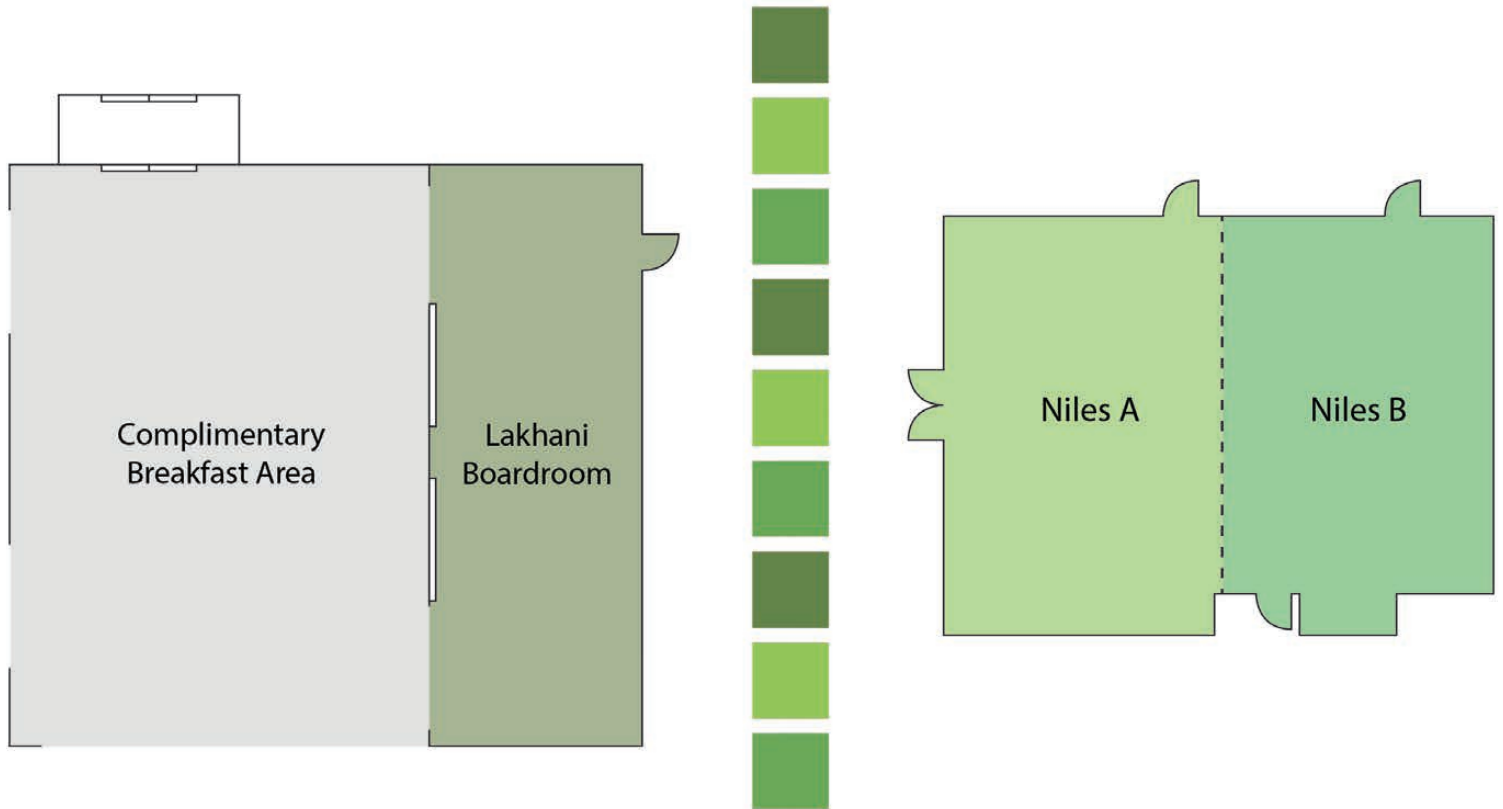

Meeting & Event Facilities