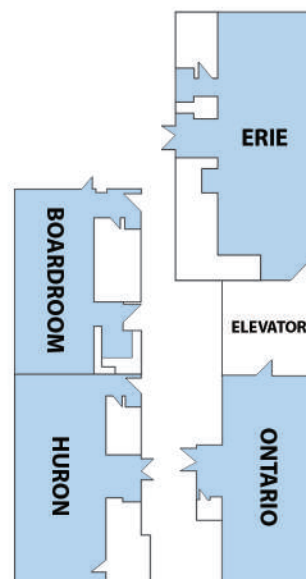

MEETINGS & BANQUETS

- Over 5,000 sq ft of flexible meeting room space
- 7 unique meeting rooms
- Experienced sales and meeting professionals on site
- State-of-the-art lighting and audio visual equipment
- Complimentary wireless internet throughout facility
- State-of-the-art business center
- Last saving corp meeting packages

2nd Level

Meeting Rooms	Sq. Ft	Dimensions W x L x H	Schoolroom	Theater	Conference	U-Shape	Reception	Banquet
Superior A	672	16 x 42 x 10	40	70	40	30	80	60
Superior B	714	17 x 42 x 10	40	70	40	30	80	60
Superior C	756	18 x 42 x 10	40	70	40	30	80	60
Superior Ballroom	2142	51 x 42 x 10	150	300	80	55	250	200
Michigan	925	25 x 37 x 10	60	80	40	32	65	60
Ontario	612	17 x 36 x 8	30	50	24	20	45	40
Huron	612	17 x 36 x 8	30	50	24	20	45	40
Erie	612	18 x 34 x 7	30	50	24	20	45	40
O' Hare Boardroom	480	20 x 24 x 8	N/A	N/A	15	N/A	N/A	N/A