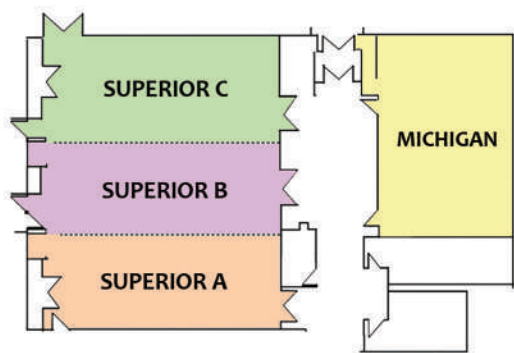

Holiday Inn
CHICAGO O'HARE AREA

Meeting & Banquet Facility

1st Level