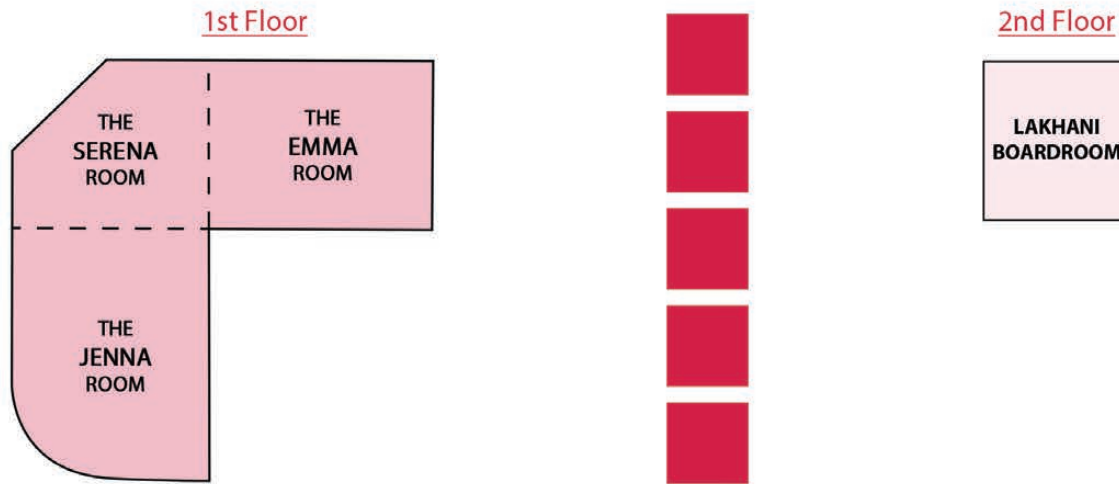

### GUESTROOMS & AMENITIES

- 140 Guestrooms: 71 King Singles, 69 Full Doubles
- 37" HDTV featuring 60+ channels
- Complimentary Wireless Wi-Fi
- Work desk, ergonomic chair, Refrigerator, microwave and in-room safe
- 24/7 Fitness Center: Treadmill, elliptical, bicycle, free weights
- 24/7 Business Center in hotel lobby
- Complimentary parking for cars and buses
- The Market Gift Shop to meet your travel needs

### MEETINGS, BANQUETS & MORE

- 4700 sq. ft Grand Ballroom w/ modern decor
- 24/7 Business Center
- Experienced sales and meeting professionals on site
- State-of-the-art lighting and audio visual equipment (on property)
- Four lane boutique bowling alley for private, company and social events
- Flexible meeting space
- Corporate meeting packages

## Meeting and Banquet Facilities

Room	Square Feet	Dimensions	Classroom	Banquet	Conference	Theater	U-Shape
Jenna	1435	35 x 41	100	120	50	240	40
Serena	1260	35 x 36	90	105	45	160	40
Emma	1175	47 x 25	85	100	40	150	35
Jenna/Serena	2695	70 x 77	190	225	95	400	80
Serena/Emma	2435	82 x 61	175	205	85	310	75
Ballroom (Jenna/Serena/Emma combined)	3870	117 x 102	275	325	135	550	115
Lakhani Boardroom	408	24 x 17	30	35	12	50	12
Bowling Alley/Prefunction	See Sales/Catering						